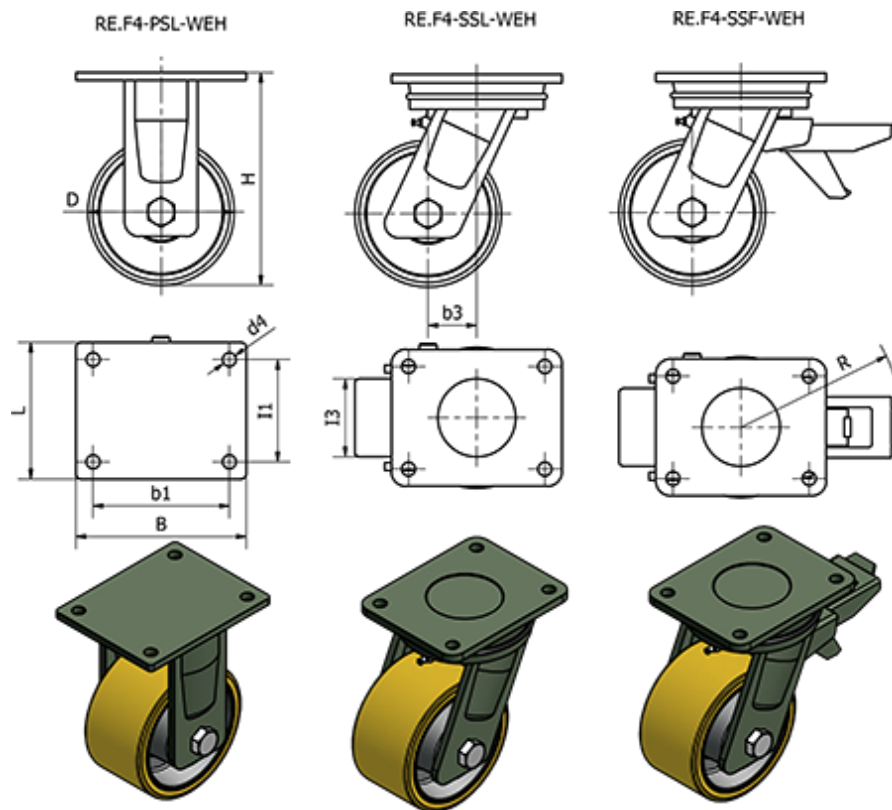

Article number: 2314451449

Description: E+G Cast iron wheel 451449  
RE.F4-150-SSF-WEH - Turning plate w/brake

## Measures

B	= 175	I1	= 105
b1	= 140	I3	= 80
b3	= 50	L	= 140
Code	= 451449	R	= 166
D	= 150	Rolling resistance (N)	= 4000
d4	= 14	Type	= RE.F4-150-SSF-WEH
Dynamic carrying capacity (N)	= 10000	Weight (g)	= 1215
H	= 218		